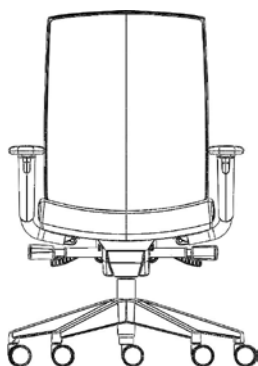

## Makana features

- Yoga for posture designed to sit upright and be healthy
- Made with recycled materials and 100% recyclable
- Organic fabrics, cleanable surfaces and contract fabrics available
- Easy assembly - only three screws needed (included with wrench) for assembly
- Swivel-tilt and synchronized mechanism (with slider option)
- One piece back for structural strength with tubular connections
- Three chair frame and matching Aluminum or Nylon base colors
- Armless, height-adjustable, height-/width-adjustable arms
- Multiple mesh choices to complement the frame colors
- Adjustable lumbar support included
- Hard floor or soft floor casters
- 300 lb weight capacity warranty
- Lifetime warranty

## Specifications

Overall Width	26.00
Overall Height	39.00
Overall Depth	26.00
Seat Width	19.50
Seat Depth	20.50
Back Width	18.00
Back Height	22.75

[www.auraseating.com](http://www.auraseating.com)