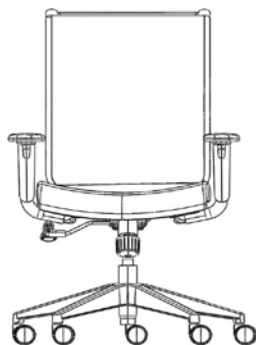

Hana features

- Contoured upholstered back
- Aluminum handhold Polished or powder-coated Black or Silver Gray
- J-bar connector in Chrome or powder-coated Black or Silver Gray
- Aluminum base polished or powder-coated Black or Silver Gray
- Extended tilt or Knee Tilt mechanism
- Ergonomic fixed arms with soft Polyurethane foam arm pads
- Waterfall molded foam contoured seat
- 300 lb load rating

Specifications

Overall Width	26.0
Overall Height	41.0
Overall Depth	26.0
Seat Width	19.5
Seat Depth	19.0
Back Width	18.0
Back Height	23.5

www.auraseating.com