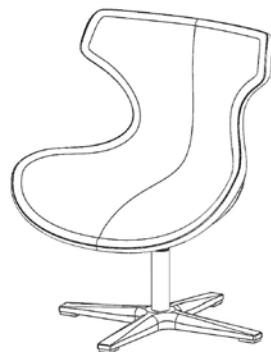

Santa Clara

Intelligence for your body

Santa Clara is an eggshell design to cradle your body at rest. Ideal for collaborative and open spaces where you need a respite from work to relax.

Soft upholstered seat and back placed on a sturdy aluminum base and swivel makes it a lounge piece to call your own.

Specifications

Overall Width	28.50
Overall Height	35.00
Overall Depth	24.00
Seat Width	26.00
Seat Depth	20.00
Back Width	22.00
Back Height	15.00

Santa Clara features

- Yoga for posture designed to cradle you in comfort
- Made with sustainable materials and 100% recyclable
- Organic fabrics, cleanable surfaces and contract fabrics available
- Easy assembly - only attach the base and gas lift for quick assembly
- One piece molded seat and back for strength and comfort
- 275 lb weight capacity
- Lifetime warranty