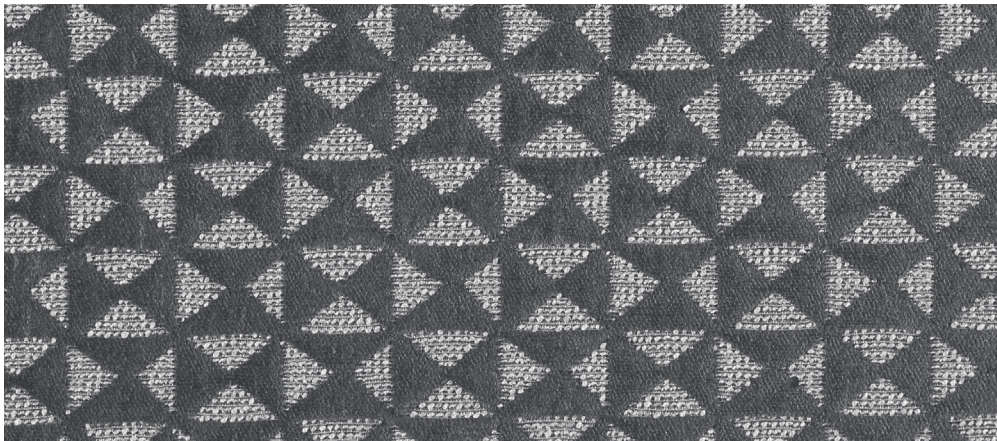

639-036  
**Mason**

639-005  
**Hyacinth**

639-011  
**Cherry**

639-006  
**Onyx**

Additional colors are available. Please refer to the Mayer Fabrics website.

CENTRIC

EPHESUS

LOOP