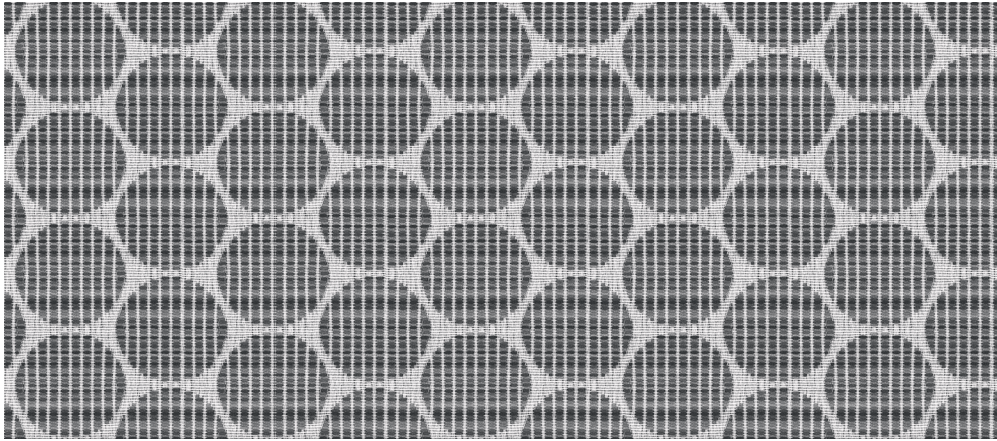

639-036  
**Mason**

639-005  
**Hyacinth**

639-011  
**Cherry**

639-006  
**Onyx**

Additional colors are available. Please refer to the Mayer Fabrics website.

CENTRIC

EPHESUS

LOOP