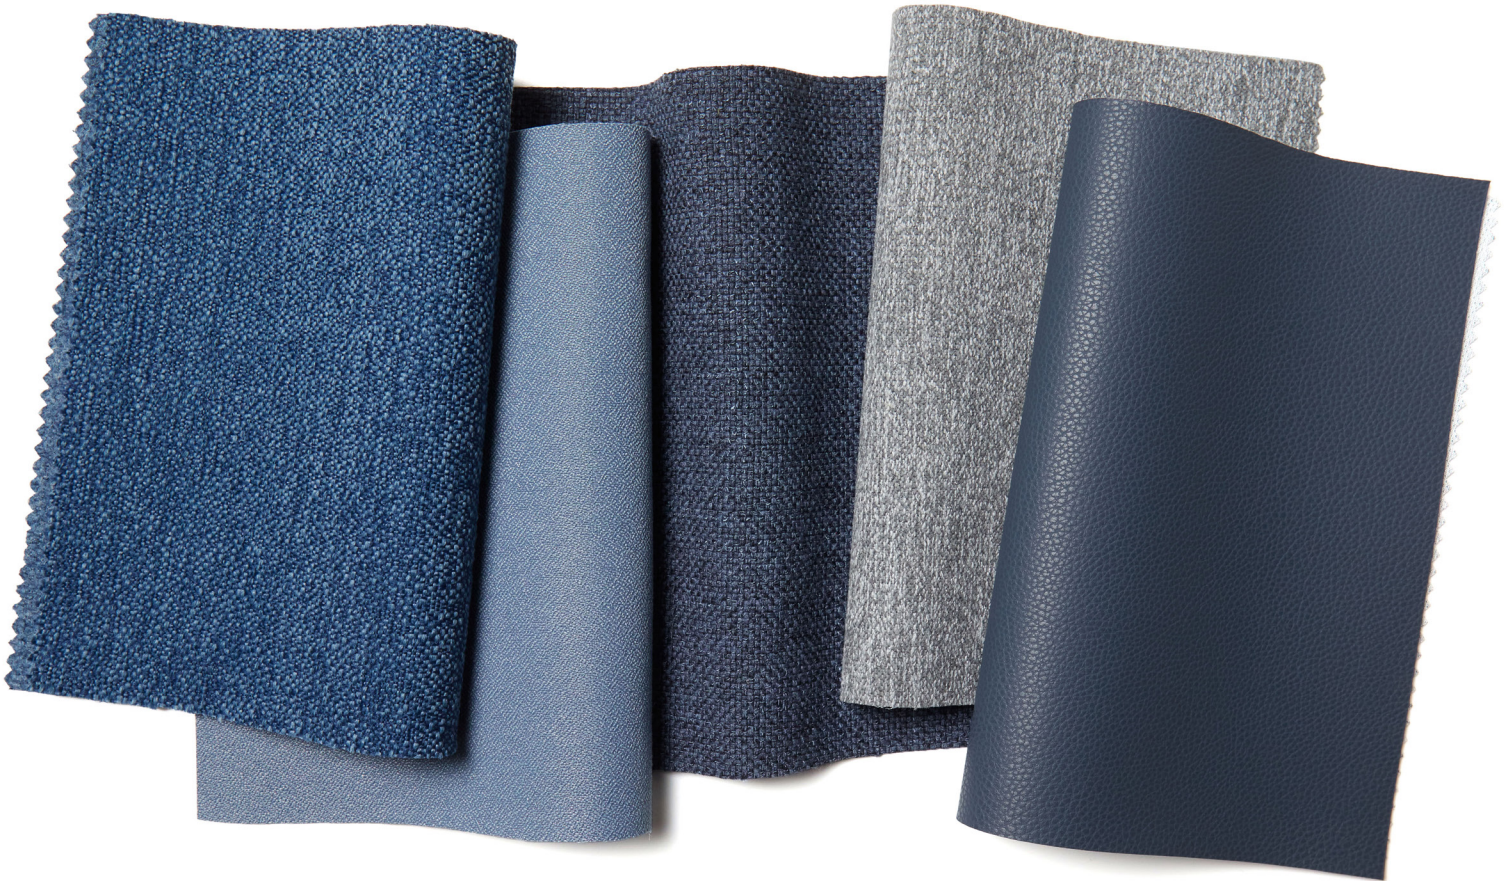

BAYOU

BASALT

PINOT

NAVY

MAESTRO

MOMENTUM
TEXTILES & WALLCOVERING

CONNECT WITH
YOUR SALES REP

FIND MY REP